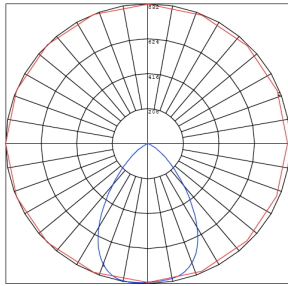

Phone: (877) 805-2252 | Fax: (877) 805-2252
www.westgatemfg.com

Photometrics: CRLC4-15W-MCT-A-D

BUG Rating: B1-U1-G0

15W 5000K, Area 25" x 25" Mounting Height: 9'

Other Views:

Hazel

CRLC-EGN-15W-MCT-D

CRLC-TRM-4A