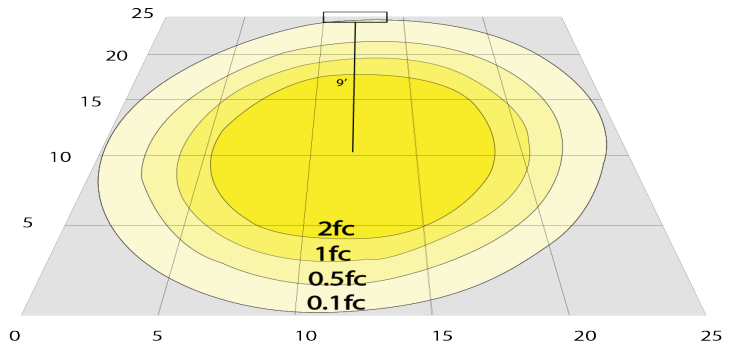

Photometrics: CRLC4-15W-MCT-A-D

BUG Rating: B1-U1-G0

15W 5000K, Area 25" x 25" Mounting Height: 9'