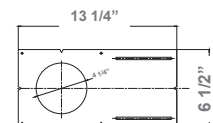

Sample Ordering

Model **Watt** **Color Temp.** **Dimming** **Housing**

CRLC4 - 15W - MCT - A - D -

Accessory:

Blank = No Option For Accessories

RSL4-RI = 4" ROUND ROUGH-IN PLATE, 26" LONG

RSL4-RI-13 = 4" ROUND ROUGH-IN PLATE, 13" LONG

Accessory:

RSL4-RI
4" ROUND ROUGH-IN
PLATE, 26" LONG

RSL4-RI
26"(W) x 6 1/4"(H)

RSL4-RI-13
4" ROUND ROUGH-IN
PLATE, 13" LONG

RSL4-RI-13
13 1/4"(W) x 6 1/2"(H)

Factory-Installed Option:

OPT-EM-HB1EXT
EXTERNAL EMERGENCY
BACK UP BATTERY