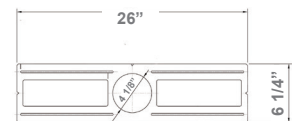

Sample Ordering

Model **Watt** **Color Temp.** **Dimming** **Housing**

CRLC4 - 15W - MCT - A - D -

Accessory:

Blank = No Option For Accessories

RSL4-RI = 4" ROUND ROUGH-IN PLATE, 26" LONG

RSL4-RI-13 = 4" ROUND ROUGH-IN PLATE, 13" LONG

Factory-Installed Option:

Blank = No Option For Accessories

OPT-EM-HB1EXT = EXTERNAL EMERGENCY BACK UP BATTERY

Example:

1. CRLC4-15W-MCT-A-D (FOR 15W CRLC4 MCT 120-277V)

1. CRLC4-15W-MCT-A-D (FOR 15W CRLC4 MCT 120-277V)
OPT-EM-HB1EXT (EXTERNAL EMERGENCY BACK UP BATTERY)

Accessory:

RSL4-RI
4" ROUND ROUGH-IN
PLATE, 26" LONG

RSL4-RI
26"(W) x 6 1/4"(H)

RSL4-RI-13
4" ROUND ROUGH-IN
PLATE, 13" LONG

RSL4-RI-13
13 1/4"(W) x 6 1/2"(H)

Factory-Installed Option:

OPT-EM-HB1EXT
EXTERNAL EMERGENCY
BACK UP BATTERY